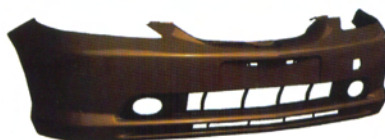

NEG20-23100 Mat-Black

Front Bumper '04
(5DR)